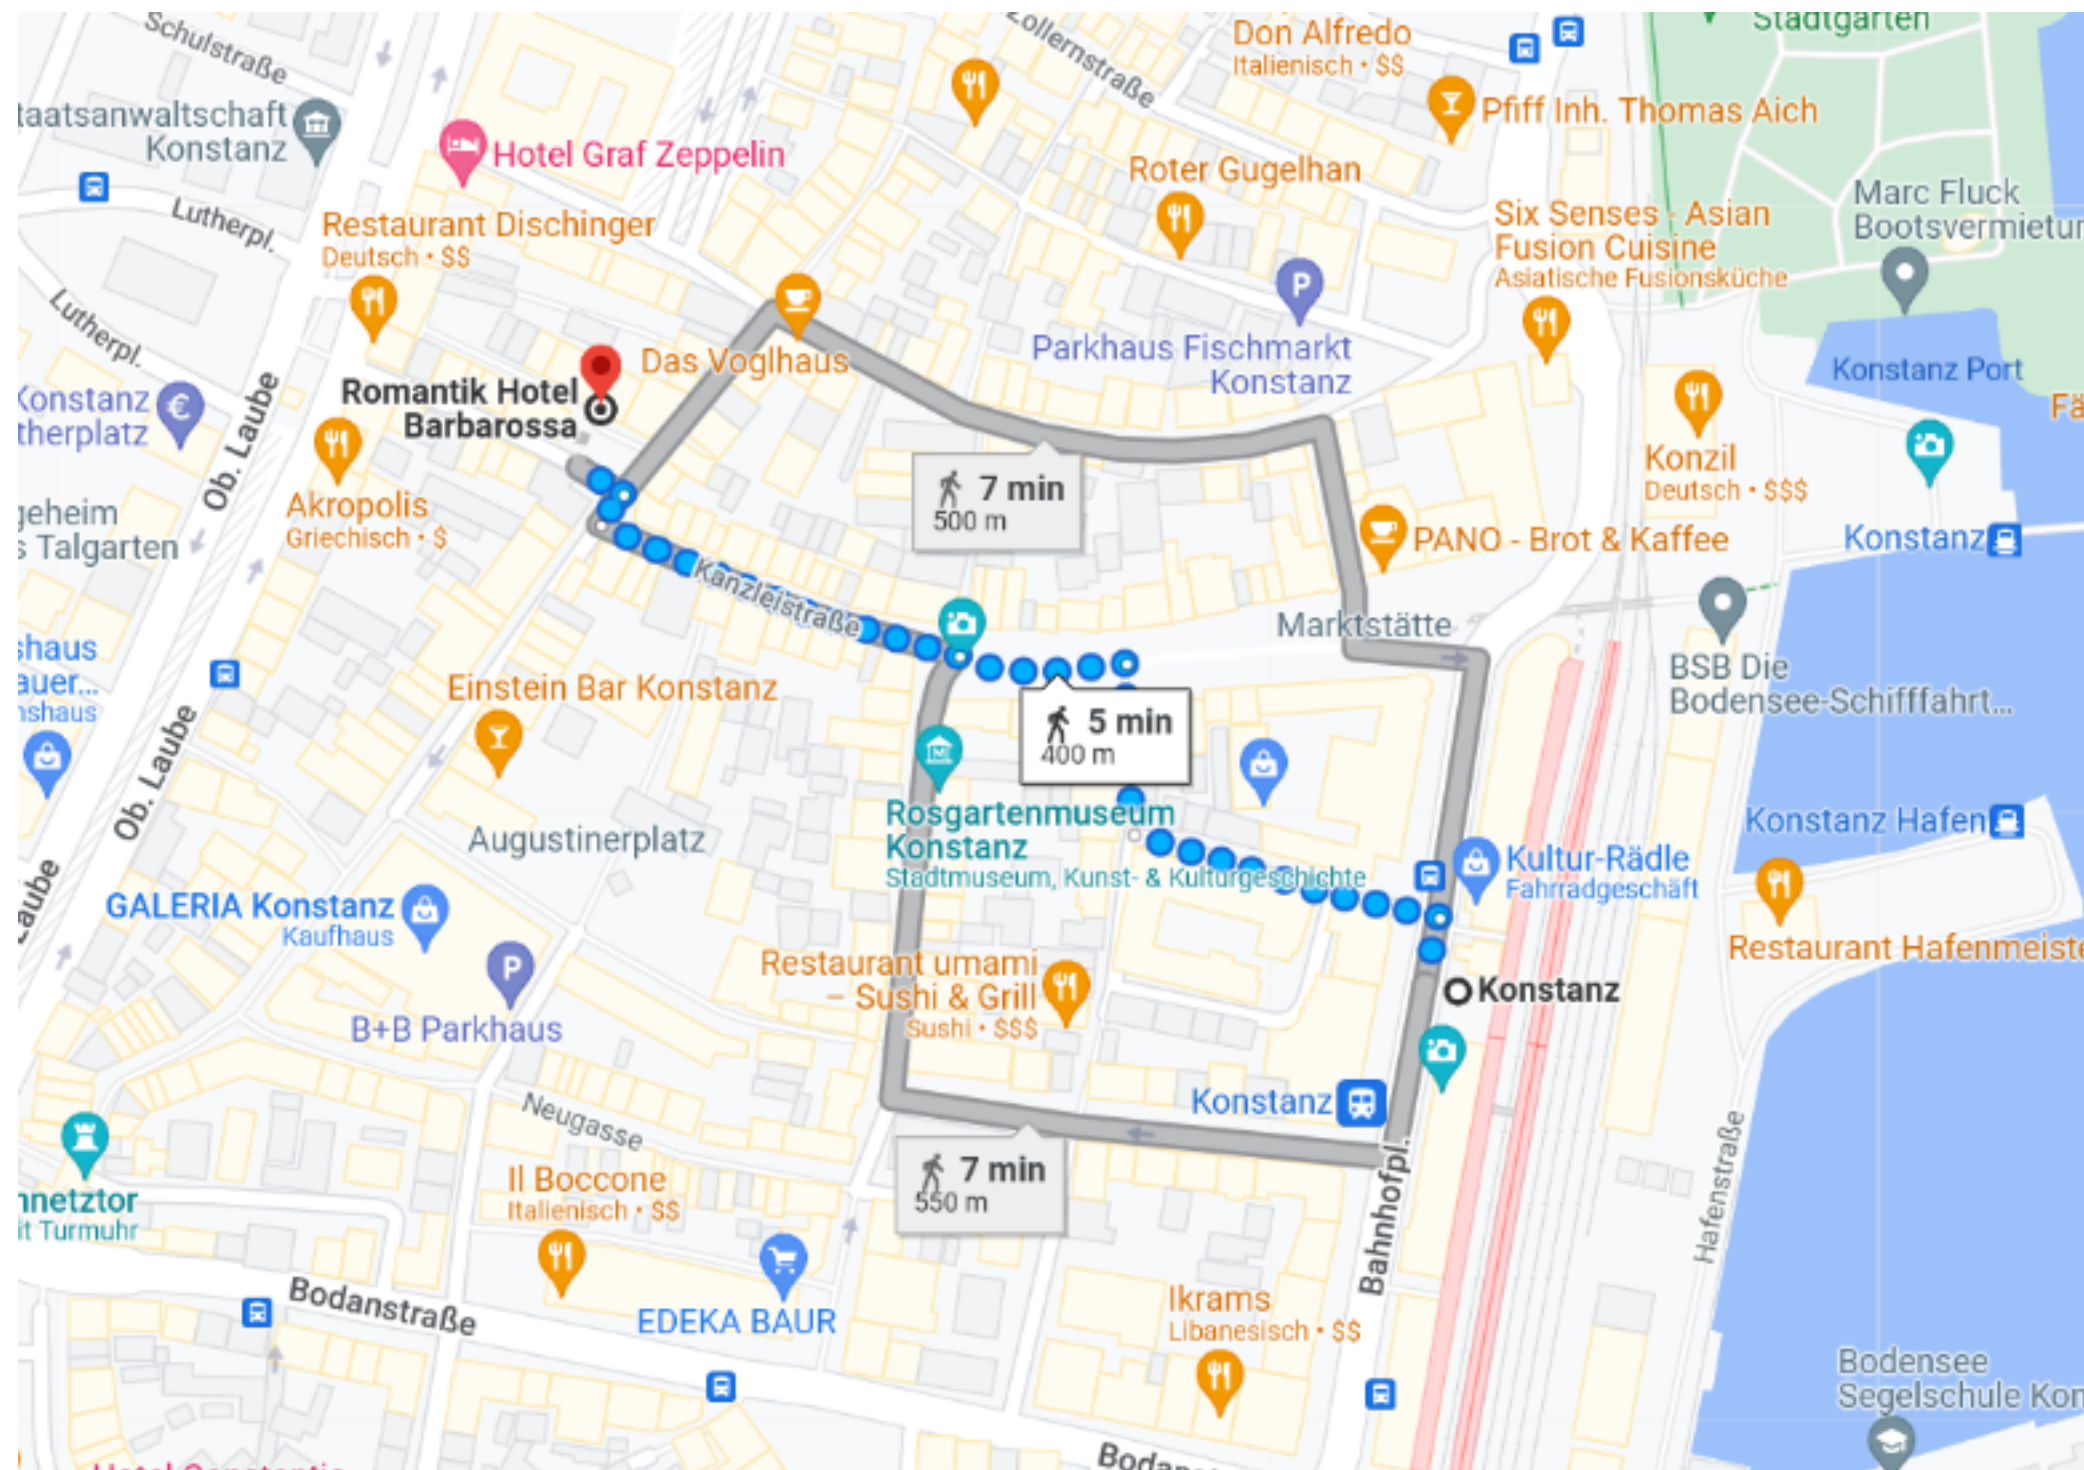

Your accomodation:

Romantik Hotel
Barbarossa
Obermarkt 8-12

Directions from Konstanz Train Station to the hotel:

Directions from the Hotel to University:

Take the Bus Line 9A or 9B at the Bus stop in front of the train station opposite the McDonalds restaurant.